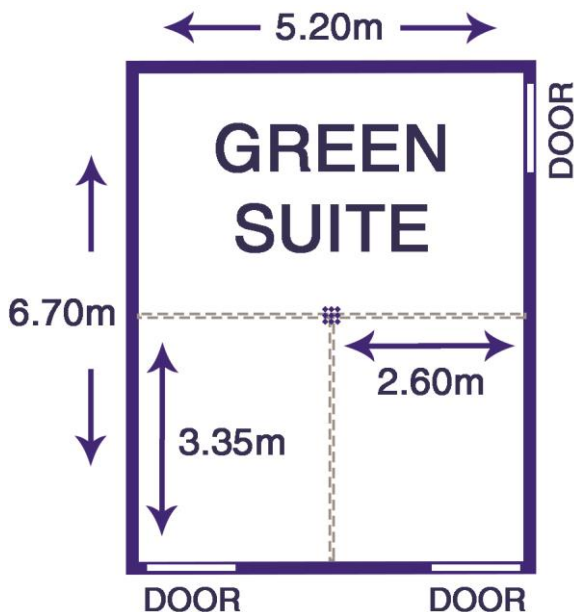

## ROOM INFORMATION

The Green Suite is a versatile space that can be divided and split into various different configurations. The room is fitted with blackout blinds and dimmable lighting to aid in the delivery of PowerPoint presentations and such like. The room has its own foyer/reception area and toilet facilities which enable the user to be completely self-contained. The room also leads out to the Centre's community garden on Frogmore Road. The Green suite makes an ideal space for small meetings and training events and when the need arises forms part of the Centre's theatrical operation by transforming into artistes dressing rooms.

## GREEN SUITE CAPACITIES

The Auditorium is large enough to accommodate a variety of different layouts, the following capacities can be achieved in comfort:

Seating style		Maximum
Theatre		18
Classroom		18
Boardroom		12

### ROOM DIMENSIONS